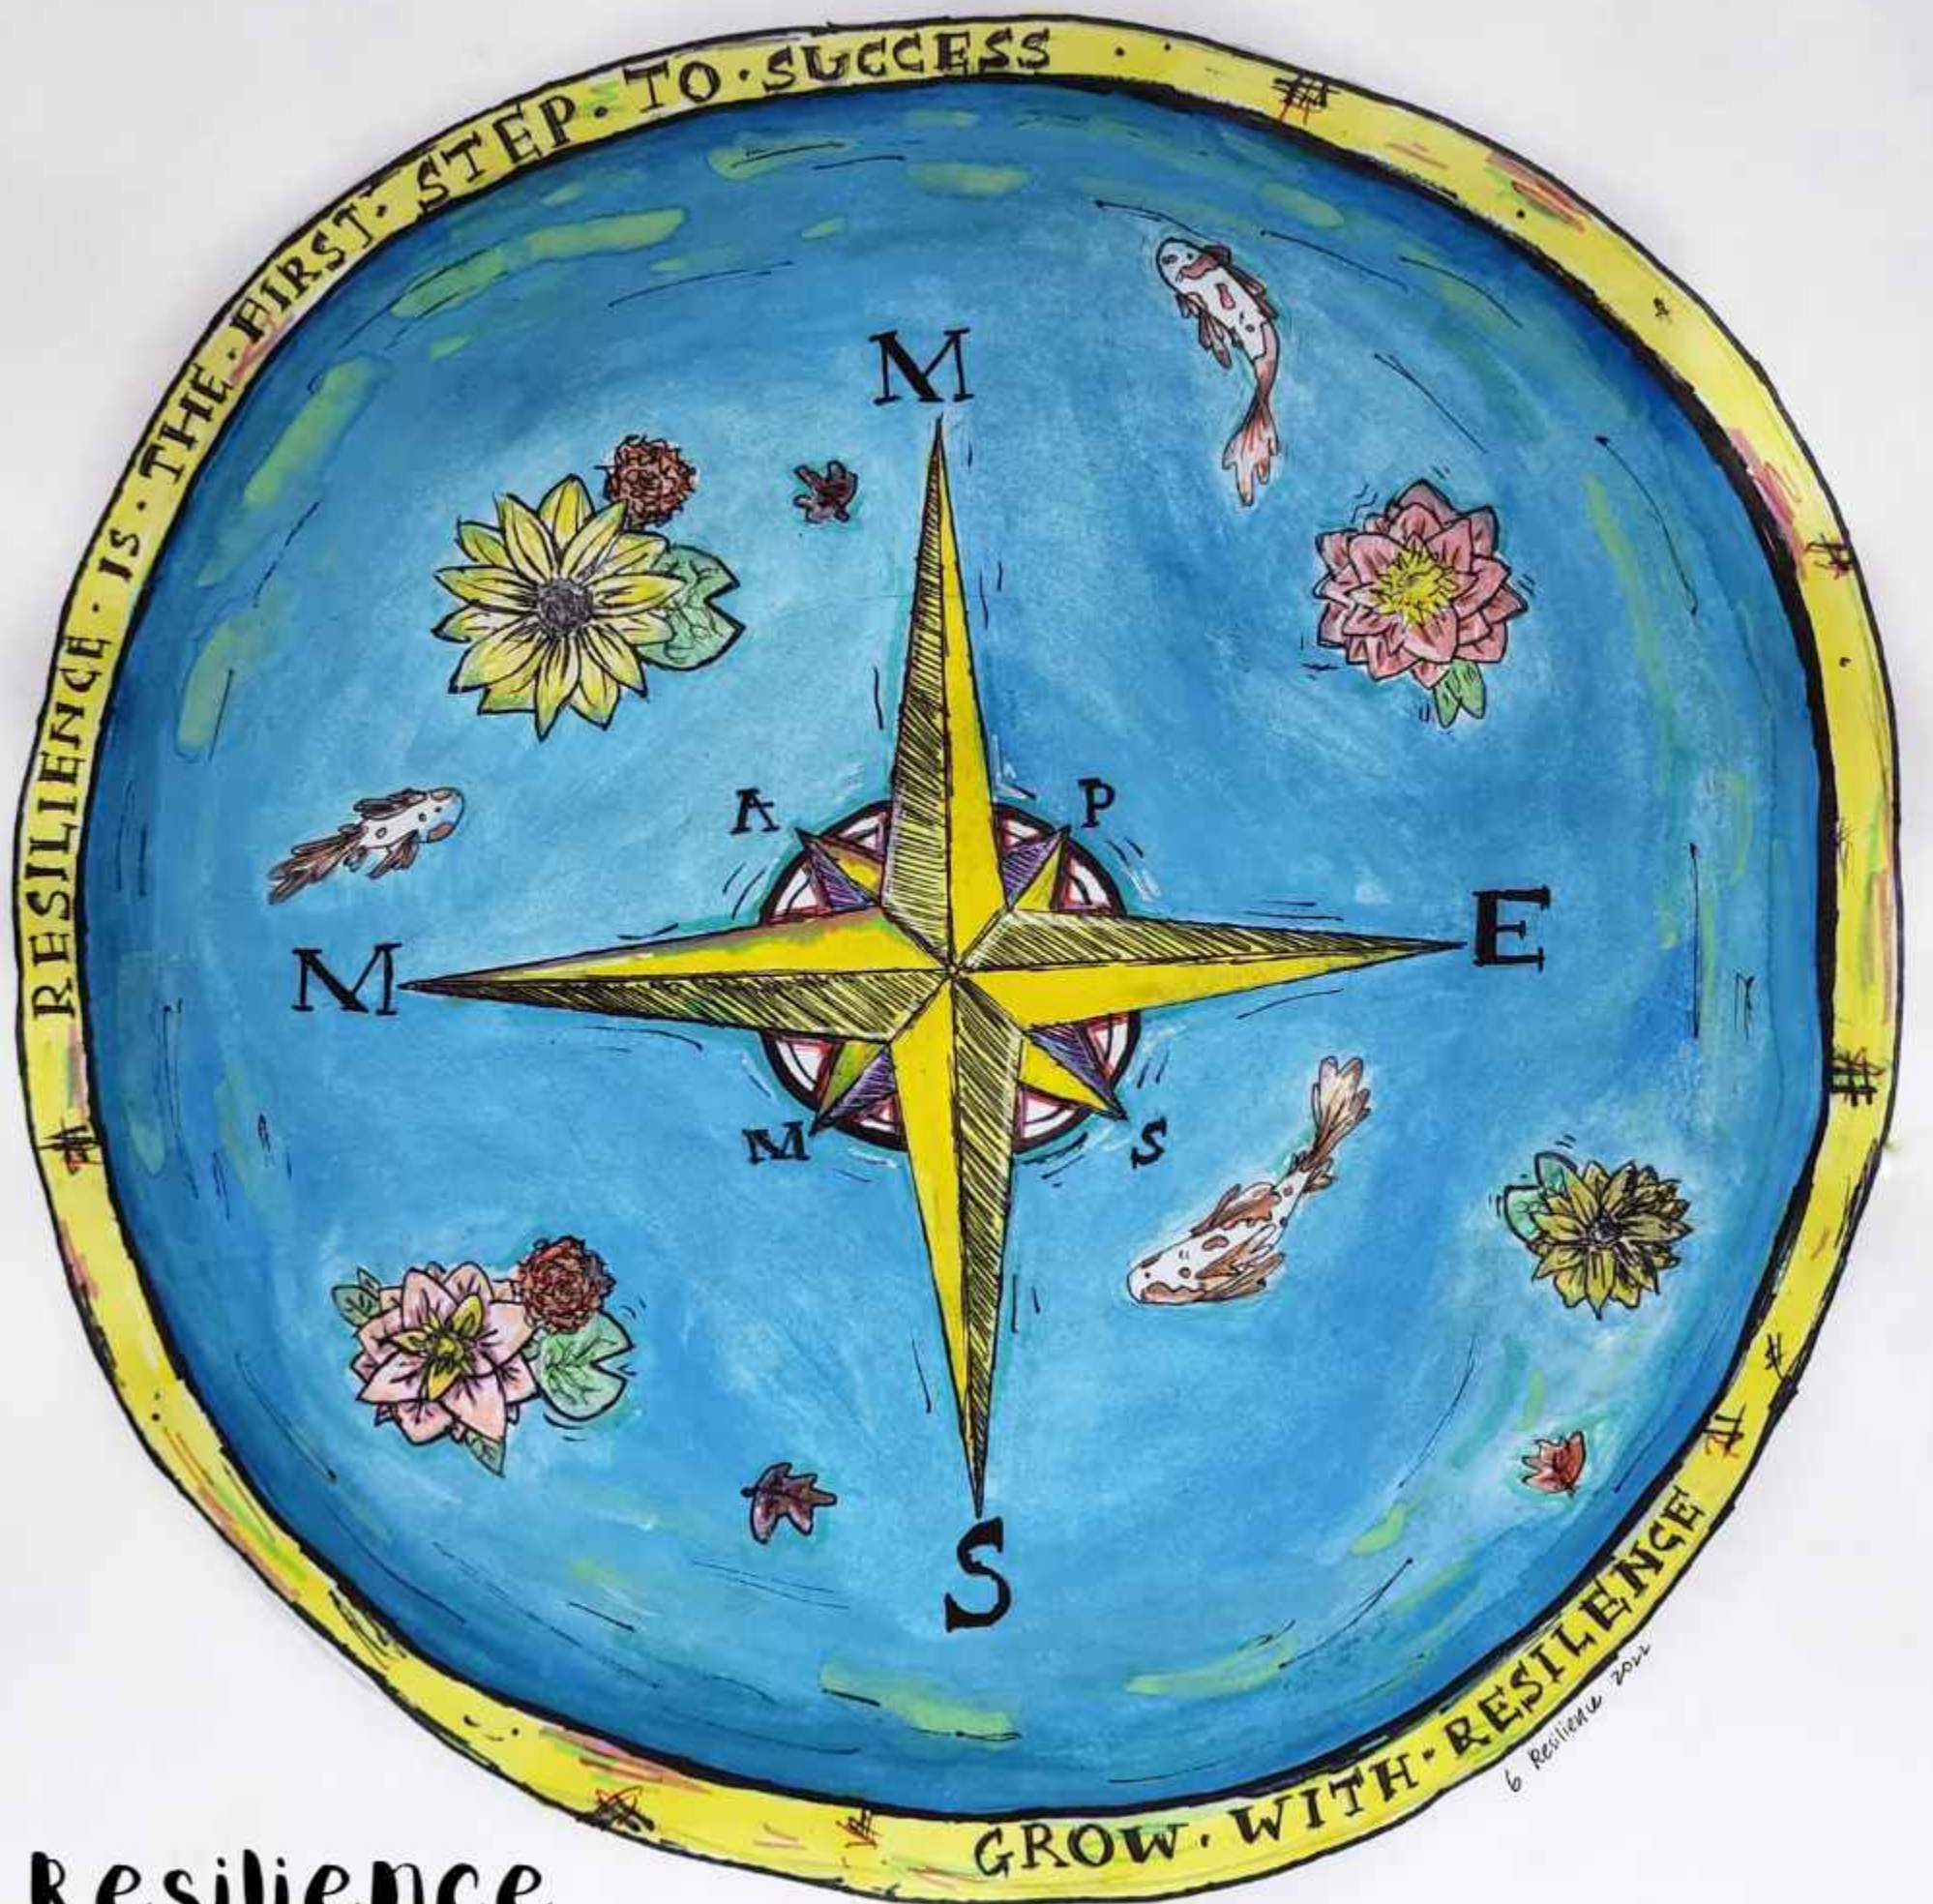

6 Resilience