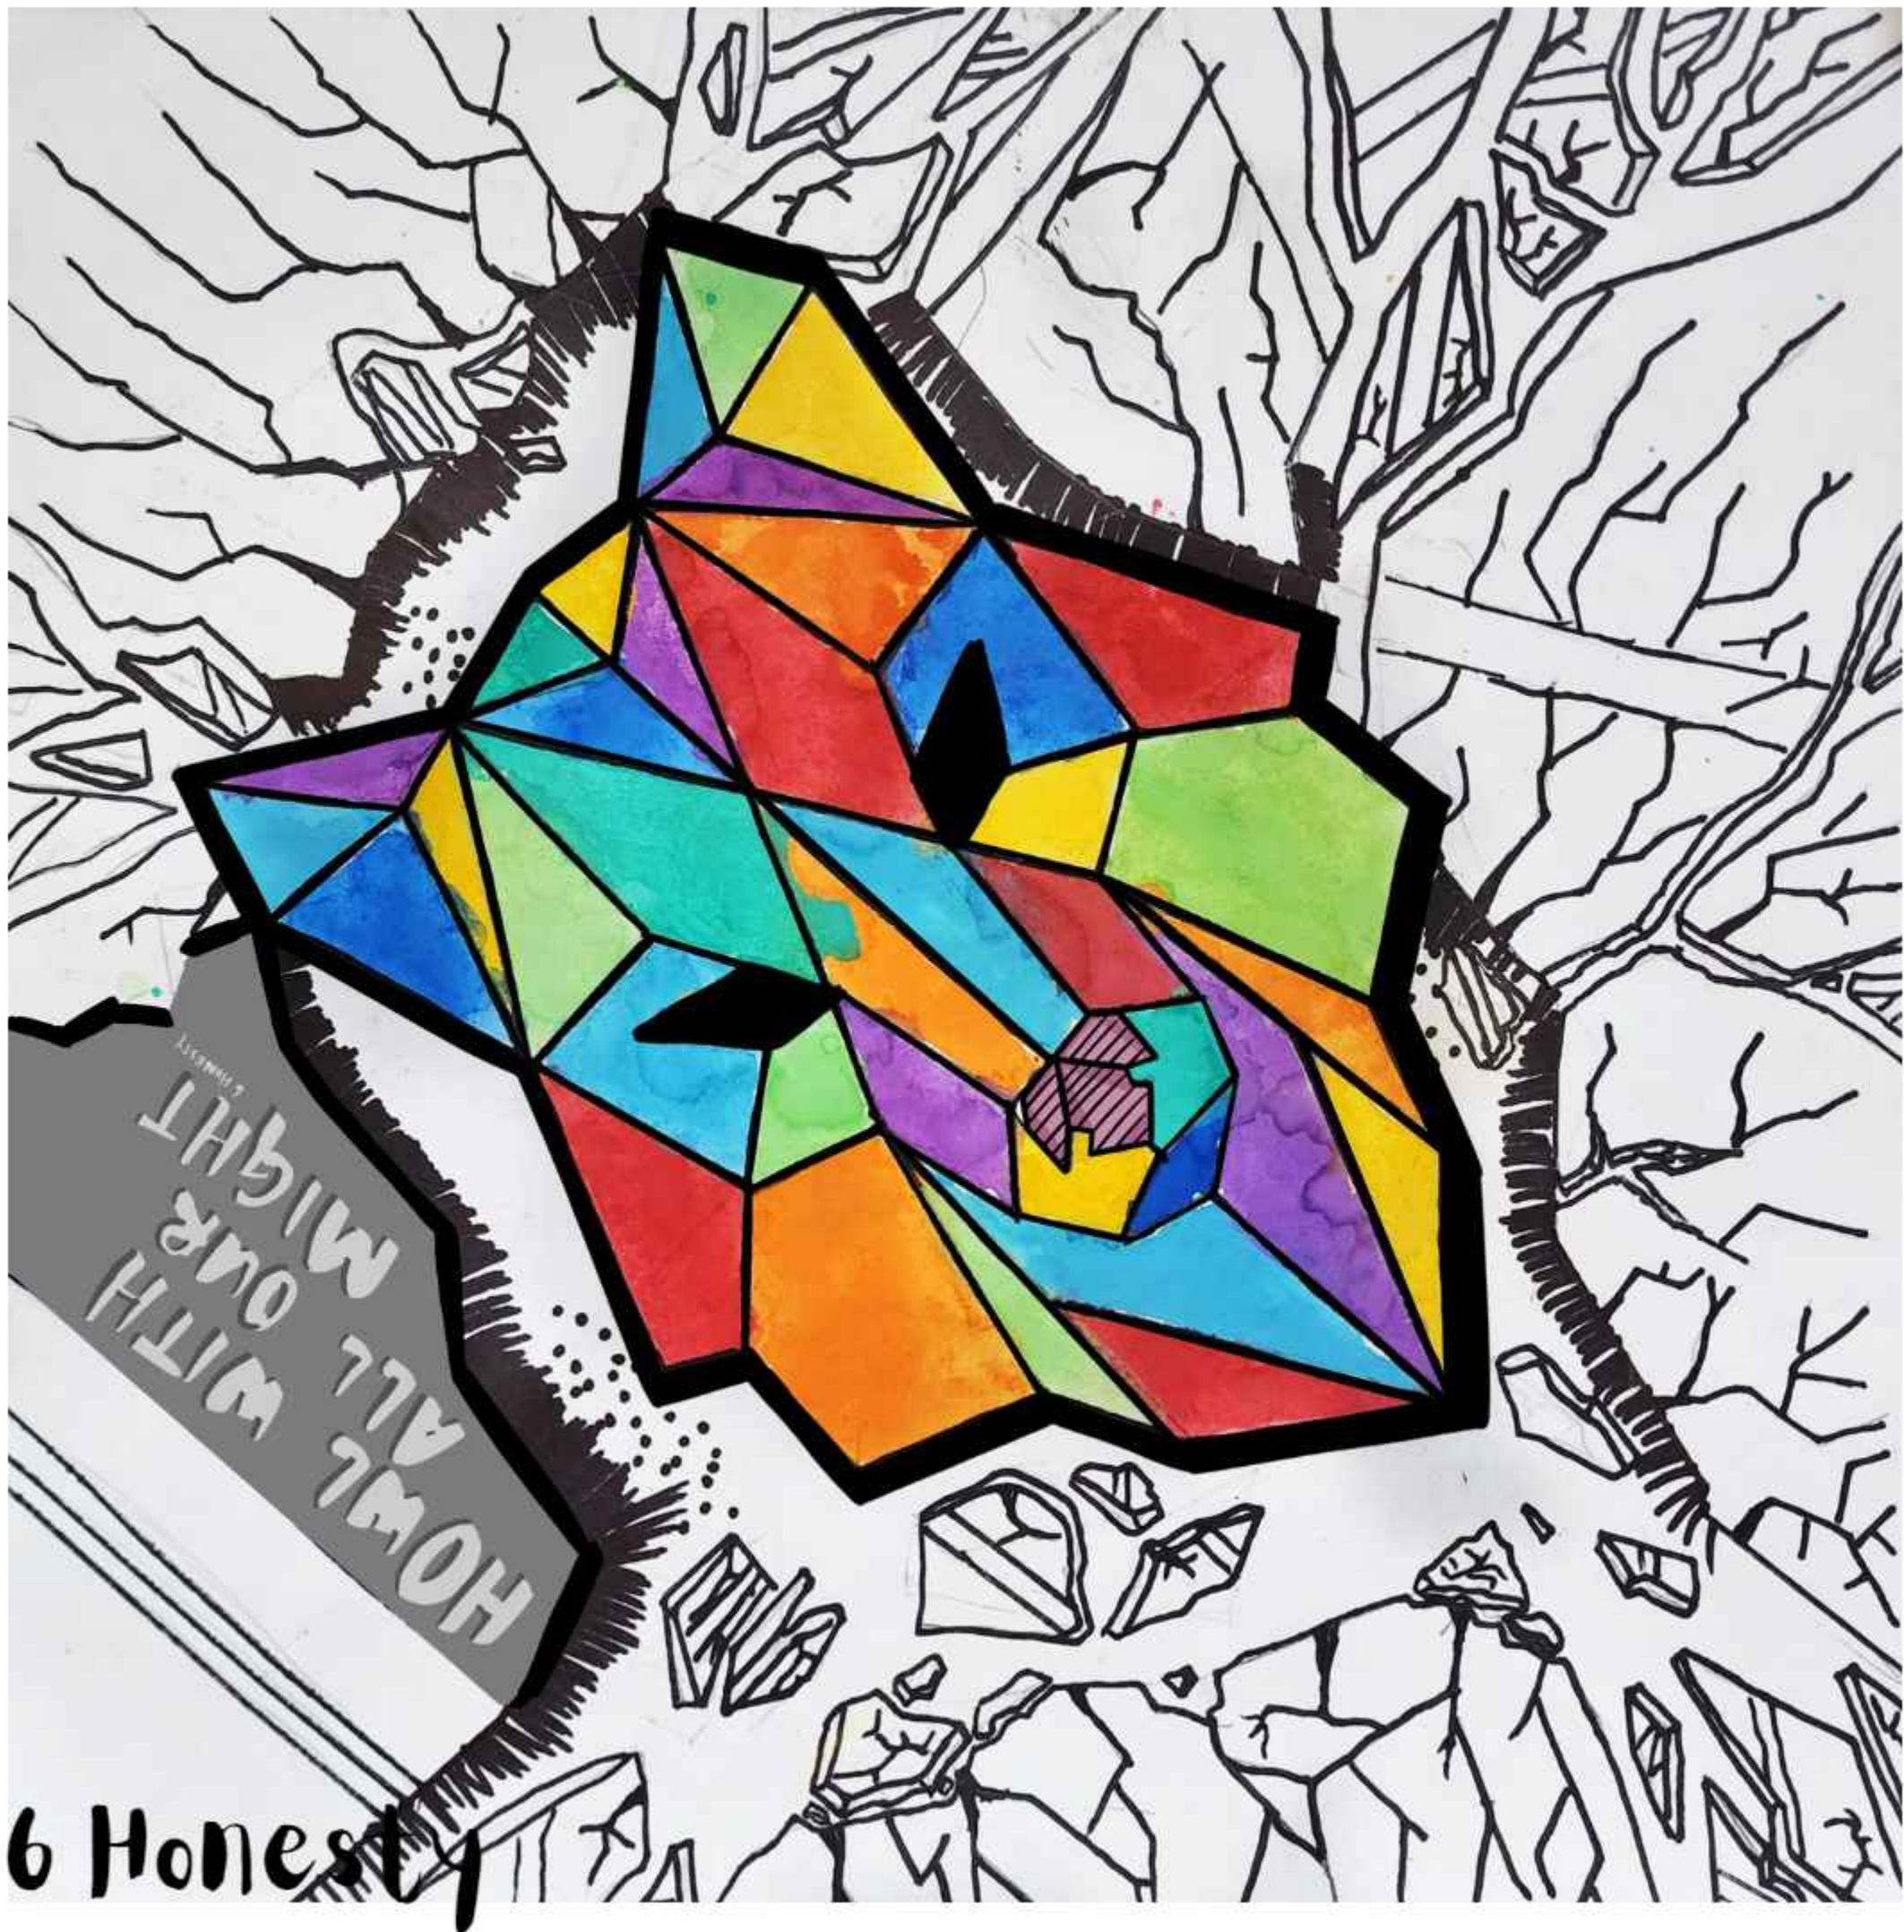

HOWL WITH
OUR
MIGHT

6 Honest